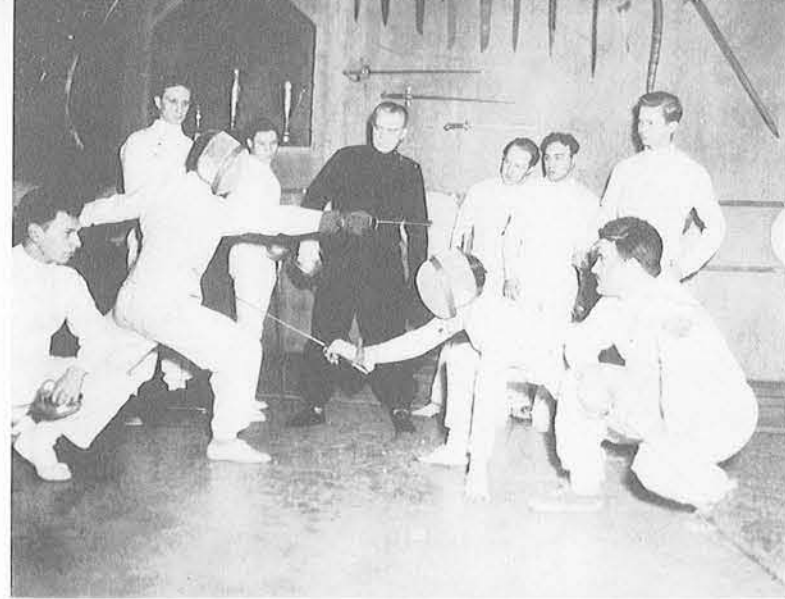

Mary Lou Palato

Florence Palmer

Robert Palmer

Eleanor Pangburn

Pauline Paonessa

Delores Parham

Oscar Park

Coach, Bela DeTuscan of the Wayne University fencing team, has trained his students in the saber and foil for the past years with notable success. His many years of professional fencing has qualified him as one of the top coaches of the country.

To give the team additional opportunity to practice, Coach DeTuscan invites the members to sessions at his private club.

With a 6 won and a 2 lost record, the Wayne fencing team closed the season with a percentage of .750. Among the victims that the Tartars left in their path, were Michigan State and Northwestern. The important win of the season was a first in the Michigan Intercollegiates with 43 points. In the NCAA Meet the Wayne team was eleventh with the same number of points.