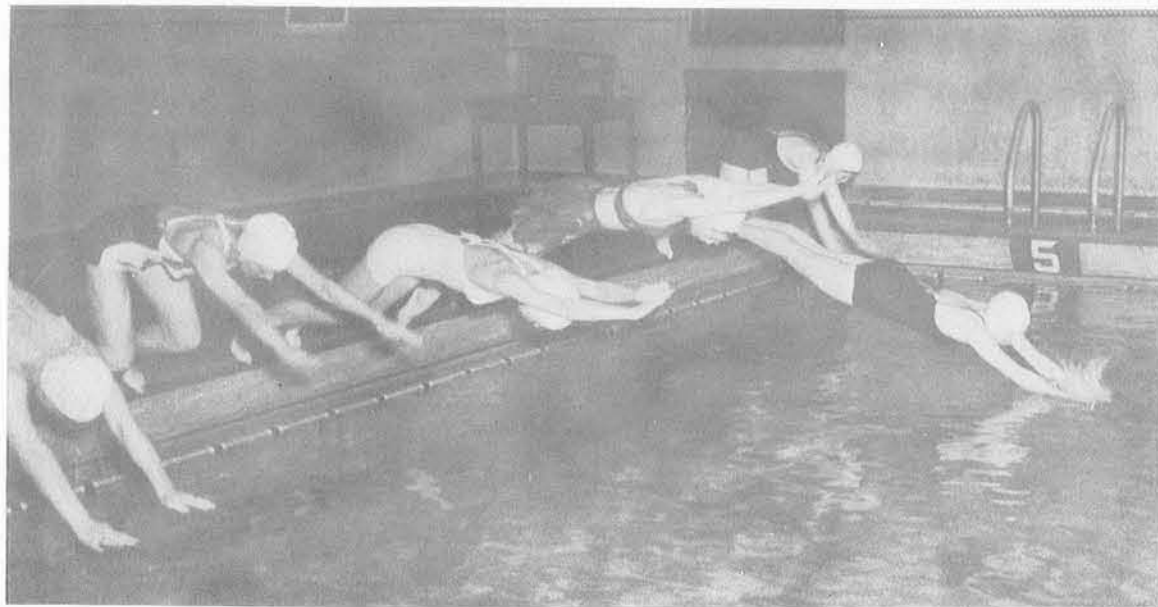

Morris Huler

James Hunt