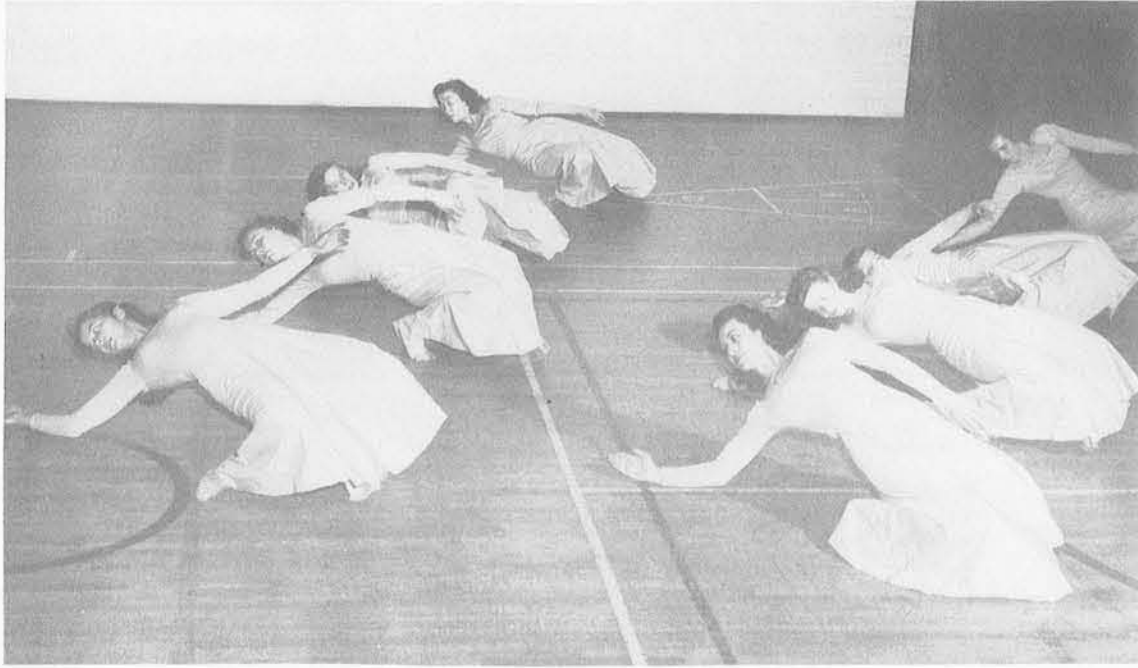

Carl Esau

Marvin Esko

Constantine Eugenides

Edsell S. Evan

Leon Ezman

MODERN DANCE

Long hours of practice make the participation in the dance group an arduous task.

Led by Jerry Miller the group concentrates on unison in doing leaps.

Watching their technique in the mirror enables the dancers to perfect the movements of arms, legs and body.

The Dance Workshop has been in existence for many years, has given many performances for the University and for community groups in Detroit, and has also performed outside of Detroit, in Grand Rapids, Toledo, Cleveland, Chicago, and Ann Arbor.